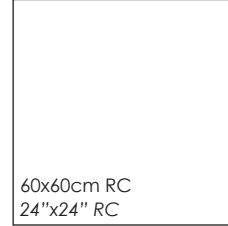

60x60cm RC
24"x24" RC

BEIGE	PP2602
MOCCA	PP2603
WHITE	PP2602
GREY	PP2602