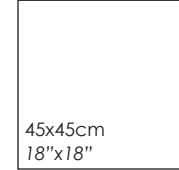

100x100cm RC
40"x40" RC

BEIGE	PP2302
MOCCA	PP2303
WHITE	PP2302
GREY	PP2302

60x120cm RC
24"x48" RC

BEIGE	PP2402
MOCCA	PP2403
WHITE	PP2402
GREY	PP2402

60x60cm RC
24"x24" RC

BEIGE	PP2602
MOCCA	PP2603
WHITE	PP2602
GREY	PP2602